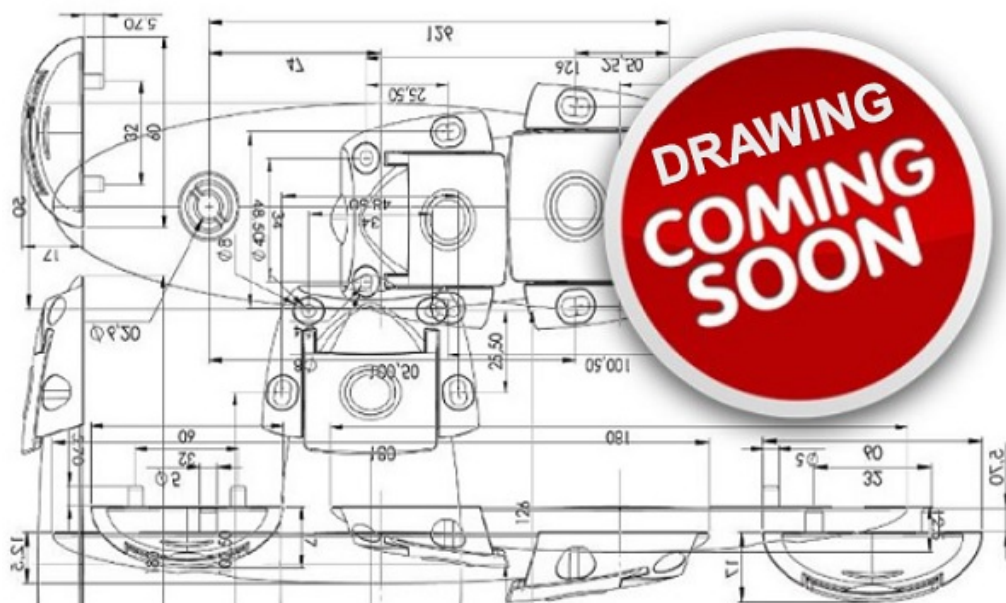

PRODUCT SHEET

Description:

Synchron Slide S 650/450, Opening 450mm, Wing 320mm

Item number:

24.03.540-0

Units	Box	Carton	HS Code	Barcode
Pair	0	1	8302420090	 5704866088022

SISO A/S

Mileparken 11
DK-2740 Skovlunde
Denmark
VAT: DK 24786013

Phone +45 45 830 900

www.siso.dk
siso@siso.dk

Danske Bank
Nytorv Branch
Copenhagen
SWIFT: DABADKKK

Account no.
4180 3112 112936
IBAN Account
DK7230003112112936